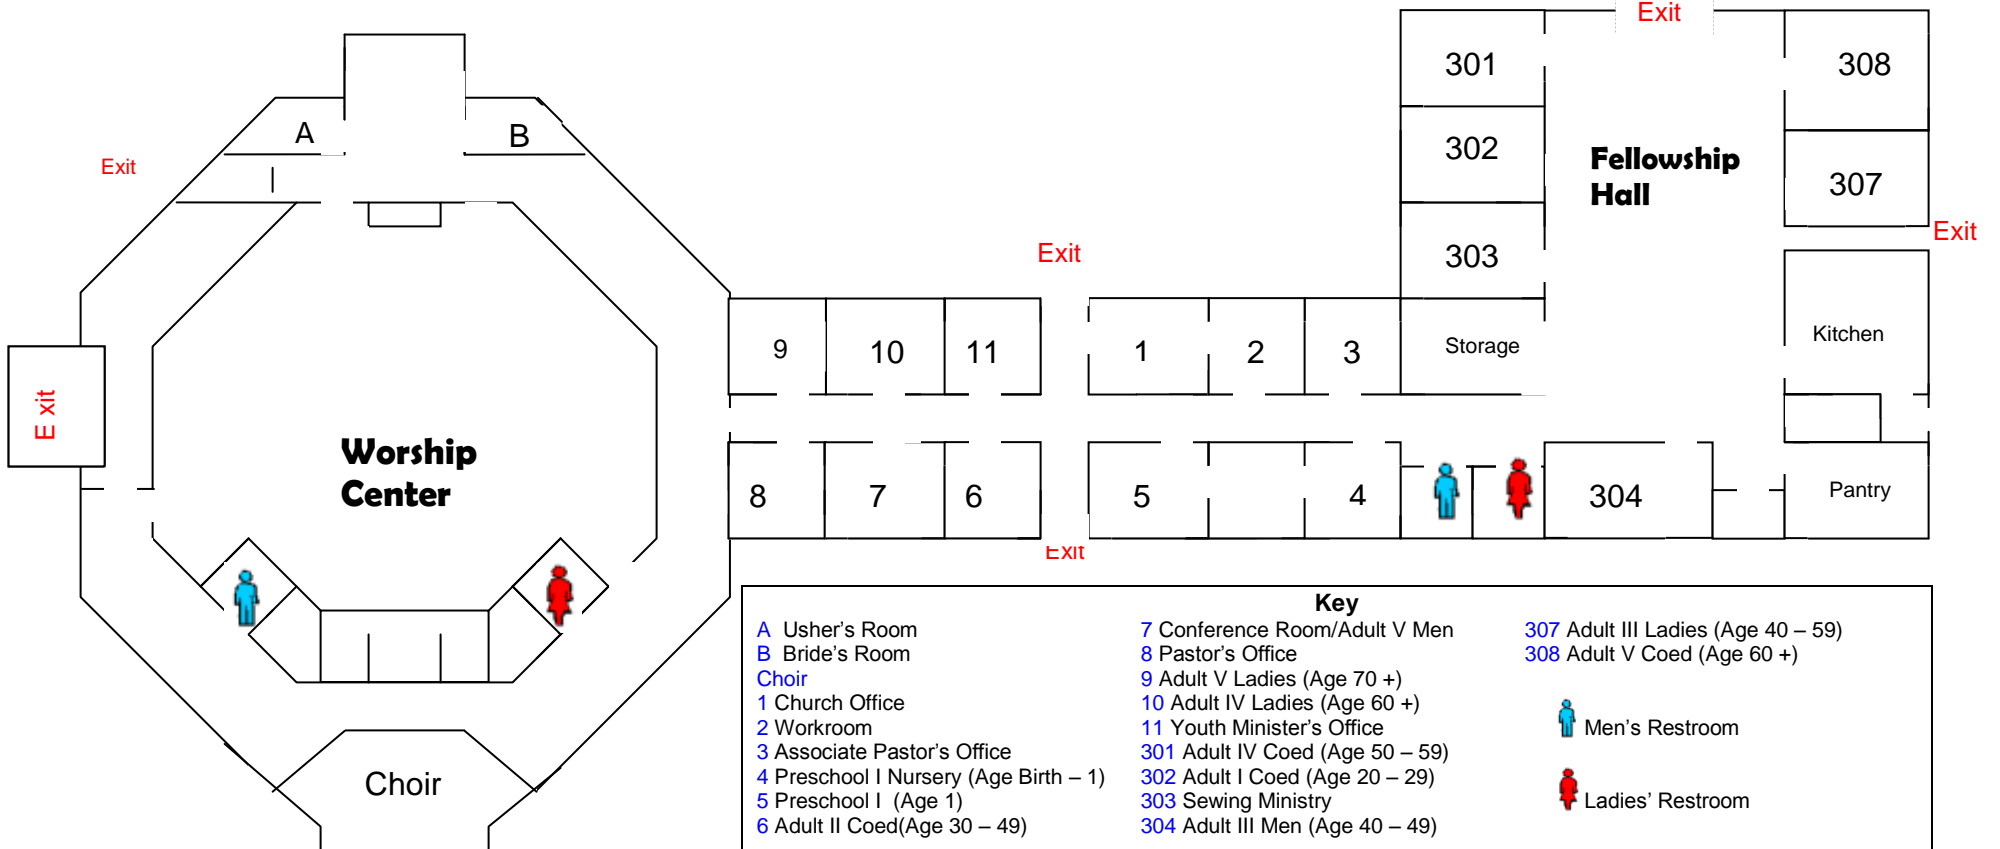

## BAPTIST CHURCH

### Worship Center, Connector & Fellowship Hall

### Sunday School

Front

Entrance/Exit

| Key                                   |                                 |  |
|---------------------------------------|---------------------------------|--|
| A Usher's Room                        | 7 Conference Room/Adult V Men   | 307 Adult III Ladies (Age 40 – 59)   |
| B Bride's Room                        | 8 Pastor's Office               | 308 Adult V Coed (Age 60 +)  |
| Choir                                 | 9 Adult V Ladies (Age 70 +)     |  |
| 1 Church Office                       | 10 Adult IV Ladies (Age 60 +)   |  |
| 2 Workroom                            | 11 Youth Minister's Office      |  |
| 3 Associate Pastor's Office           | 301 Adult IV Coed (Age 50 – 59) |  |
| 4 Preschool I Nursery (Age Birth – 1) | 302 Adult I Coed (Age 20 – 29)  |  |
| 5 Preschool I (Age 1)                 | 303 Sewing Ministry             |  |
| 6 Adult II Coed(Age 30 – 49)          | 304 Adult III Men (Age 40 – 49) |  |
|                                       |                                 |  Men's Restroom   |
|                                       |                                 |  Ladies' Restroom |